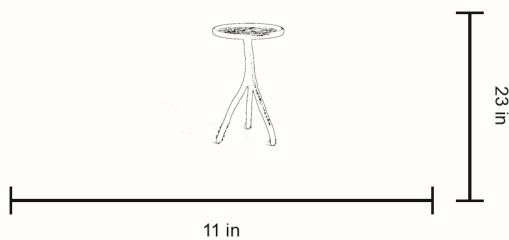

ARBORE

DESIGNED BY MADELEINE KIMBALL | MADE IN FRANCE | 2026

The ARBORE Drinks Table draws inspiration from the raw structure and tension found in root systems beneath the earth. Defined by intersecting lines and a slender architectural profile, its sculptural base emphasizes balance, detail, and movement through a refined simplicity.

DIMENSIONS

11 W x 11 D x 23 H in | 27.9 W x 27.9 D x 58.4 H cm

PRODUCT DETAILS

Pedestal table composed of a central base splitting into three and a round top with edge.

FINISH OPTIONS

Finish or fabric options can be added through product variant options or the custom.tearsheet_finish_options metafield.

LEAD TIME

8-12 weeks plus shipping

AVAILABILITY

Made to order

DELIVERY

Freight delivery. White-glove delivery is possible. Please inquire.

BESPOKE CUSTOMIZATION

Every piece can be customized to your project. Dimensions, proportions, and detailing can be tailored to suit your space.