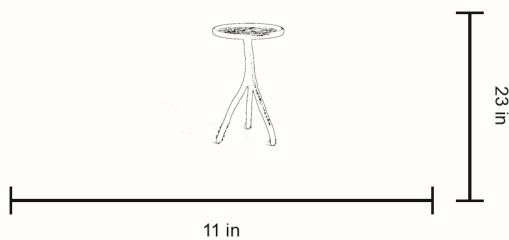

ARBORE

DESIGNED BY MADELEINE KIMBALL | MADE IN FRANCE | 2026

The ARBORE Drinks Table draws inspiration from the raw structure and tension found in root systems beneath the earth. Defined by intersecting lines and a slender architectural profile, its sculptural base emphasizes balance, detail, and movement through a refined simplicity.

DIMENSIONS

11 W x 11 D x 23 H in | 27.9 W x 27.9 D x 58.4 H cm

PRODUCT DETAILS

Pedestal table composed of a central base splitting into three and a round top with edge.

FINISH OPTIONS

Finish or fabric options can be added through product variant options or the custom.tearsheet_finish_options metafield.

LEAD TIME

12-14 weeks plus shipping

AVAILABILITY

Made to order

DELIVERY

Freight delivery. White-glove delivery is possible. Please inquire.

BESPOKE CUSTOMIZATION

Every piece can be customized to your project. Dimensions, proportions, and detailing can be tailored to suit your space.