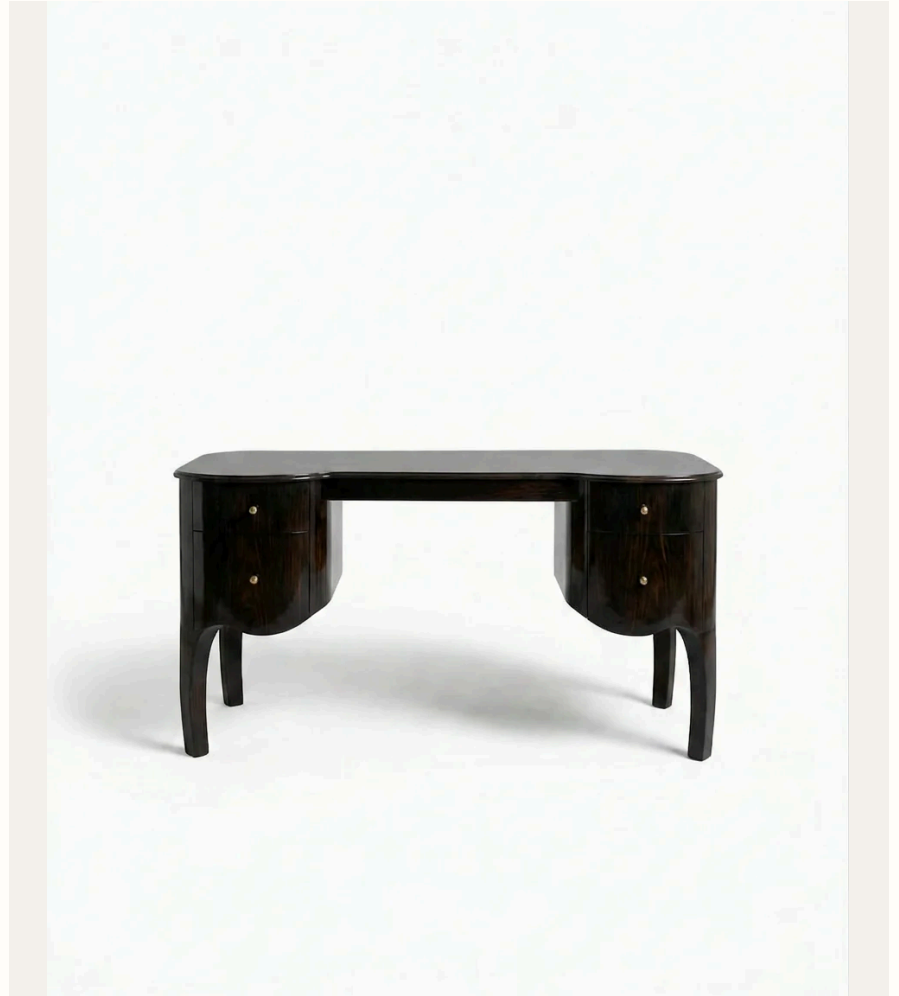

# FERRAT

DESIGNED BY MADELEINE KIMBALL

MADE IN FRANCE

2026

## DIMENSIONS

69.6 W x 28.8 D x 36 H in | 176.8 W x 73.2 D x 91.4 H cm

## PRODUCT DETAILS

Desk with rounded corners, composed of four shaped square legs supporting a top with moulded edge and 2 suspended base units with 1 door each, with lower drop-down sections with rounded shapes.