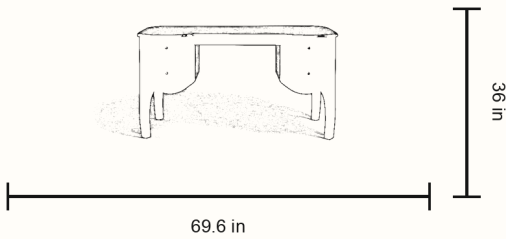

## DIMENSIONS

69.6 W x 28.8 D x 36 H in | 176.8 W x 73.2 D x 91.4 H cm

## PRODUCT DETAILS

Desk with rounded corners, composed of four shaped square legs supporting a top with moulded edge and 2 suspended base units with 1 door each, with lower drop-down sections with rounded shapes.