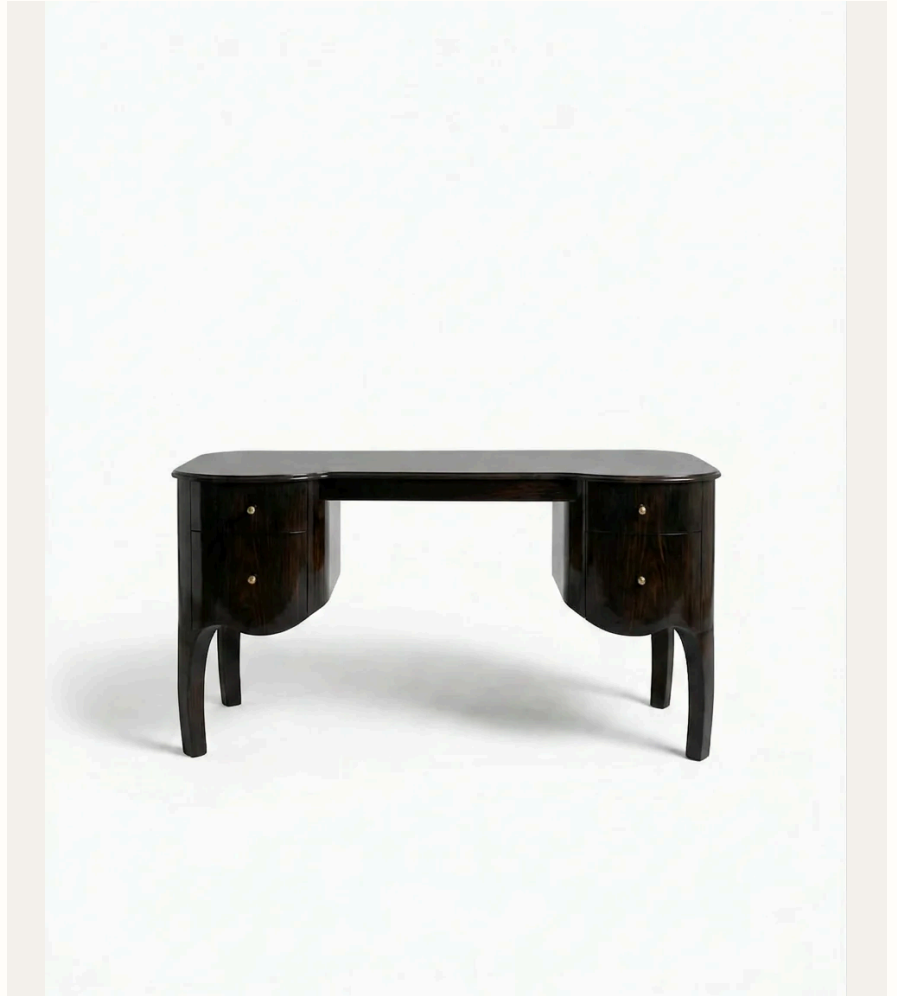

FERRAT

DESIGNED BY MADELEINE KIMBALL

MADE IN FRANCE

2026

DIMENSIONS

69.6 W x 28.8 D x 36 H in | 176.8 W x 73.2 D x 91.4 H cm

PRODUCT DETAILS

Desk with rounded corners, composed of four shaped square legs supporting a top with moulded edge and 2 suspended base units with 1 door each, with lower drop-down sections with rounded shapes.

BESPOKE CUSTOMIZATION

Every piece can be customized to your project. Dimensions, proportions, and detailing can be tailored to suit your space.

Product and Material Representation: Product imagery and visualizations are illustrative. Each Samuel Madeleine piece is made to order in France by our master ateliers; natural variations in wood grain, stone veining, color, texture, craftsmanship, and finishing are expected and contribute to the individuality of every piece.