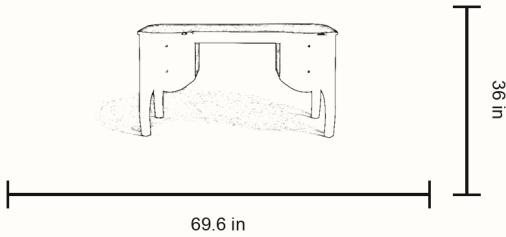

FERRAT

DESIGNED BY MADELEINE KIMBALL

MADE IN FRANCE

2026

DIMENSIONS

69.6 W x 28.8 D x 36 H in | 176.8 W x 73.2 D x 91.4 H cm

PRODUCT DETAILS

Desk with rounded corners, composed of four shaped square legs supporting a top with moulded edge and 2 suspended base units with 1 door each, with lower drop-down sections with rounded shapes.

FINISH OPTIONS

EBONY LACQUER

LEAD TIME

8-12 weeks plus shipping

AVAILABILITY

Made to order

DELIVERY

Freight delivery. White-glove delivery is possible. Please inquire.

BESPOKE CUSTOMIZATION

Every piece can be customized to your project. Dimensions, proportions, and detailing can be tailored to suit your space.

Product and Material Representation: Product imagery and visualizations are illustrative. Each Samuel Madeleine piece is made to order in France by our master ateliers; natural variations in wood grain, stone veining, color, texture, craftsmanship, and finishing are expected and contribute to the individuality of every piece.