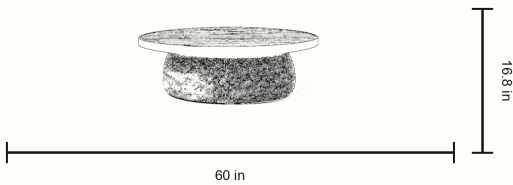

GORDES III

DESIGNED BY MADELEINE KIMBALL

MADE IN FRANCE

2026

Part of the GORDES series, the GORDES III Coffee Table draws inspiration from the cliffs and stone architecture of Gordes, France. A sculpted travertine base and grounded circular form create a composition shaped through balance, contrast, and texture.

DIMENSIONS

60 W x 60 D x 16.8 H in | 152.4 W x 152.4 D x 42.7 H cm

PRODUCT DETAILS

FINISH OPTIONS

DARK SMOOTH MATT
OAK / ROMAN
TRAVERTINE

LEAD TIME

8-12 weeks plus shipping

AVAILABILITY

Product and Material Representation: Product imagery and visualizations are illustrative. Each Samuel Madeleine piece is made to order in France by our master ateliers; natural variations in wood grain, stone veining, color, texture, craftsmanship, and finishing are expected and contribute to the individuality of every piece.