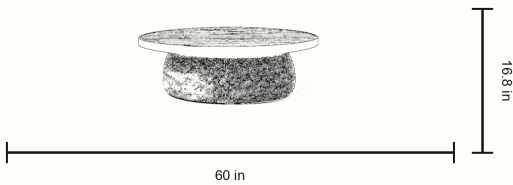

# GORDES III

DESIGNED BY MADELEINE KIMBALL

MADE IN FRANCE

2026

Part of the GORDES series, the GORDES III Coffee Table draws inspiration from the cliffs and stone architecture of Gordes, France. A sculpted travertine base and grounded circular form create a composition shaped through balance, contrast, and texture.

## DIMENSIONS

60 W x 60 D x 16.8 H in | 152.4 W x 152.4 D x 42.7 H cm