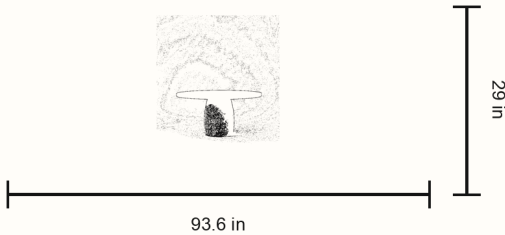

GORDES IV

DESIGNED BY MADELEINE KIMBALL

MADE IN FRANCE

2026

Part of the GORDES series, the GORDES IV Dining Table draws inspiration from the cliffs and stone architecture of Gordes, France. Its sculpted travertine base recalls the weathered stone forms found throughout the region, while grounded proportions and contrasting materials create a composition defined by balance and texture.

DIMENSIONS

93.6 W x 93.6 D x 29 H in | 237.7 W x 237.7 D x 73.7 H cm

PRODUCT DETAILS

FINISH OPTIONS

DARK SMOOTH MATT
OAK / ROMAN
TRAVERTINE

LEAD TIME

8-12 weeks plus shipping

AVAILABILITY