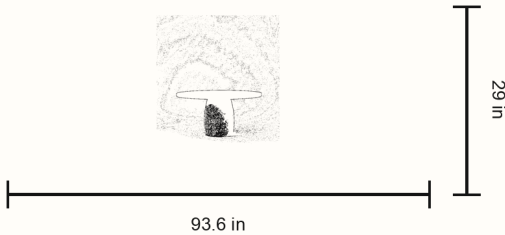

GORDES IV

DESIGNED BY MADELEINE KIMBALL

MADE IN FRANCE

2026

Part of the GORDES series, the GORDES IV Dining Table draws inspiration from the cliffs and stone architecture of Gordes, France. Its sculpted travertine base recalls the weathered stone forms found throughout the region, while grounded proportions and contrasting materials create a composition defined by balance and texture.

DIMENSIONS

93.6 W x 93.6 D x 29 H in | 237.7 W x 237.7 D x 73.7 H cm

PRODUCT DETAILS

FINISH OPTIONS

DARK SMOOTH MATT
OAK / ROMAN
TRAVERTINE

LEAD TIME

12-14 weeks plus shipping

AVAILABILITY