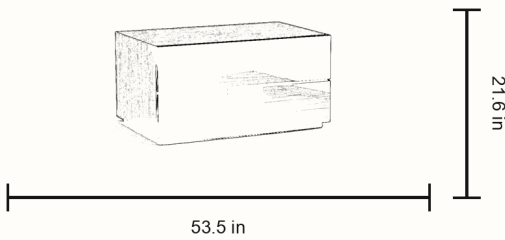

# IVON

DESIGNED BY MADELEINE KIMBALL

MADE IN FRANCE

2026

The IVON Nightstand is defined by its sharp geometry and reflective lacquered surface. Clean proportions and layered horizontal lines create a composition that emphasizes precision and depth.

## DIMENSIONS

53.5 W x 24 D x 21.6 H in | 136 W x 61 D x 54.9 H cm

## PRODUCT DETAILS

Nightstand set on a slim base, with 2 drawers with machined grips on the front.