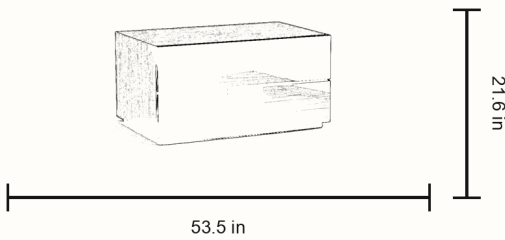

IVON

DESIGNED BY MADELEINE KIMBALL

MADE IN FRANCE

2026

The IVON Nightstand is defined by its sharp geometry and reflective lacquered surface. Clean proportions and layered horizontal lines create a composition that emphasizes precision and depth.

DIMENSIONS

53.5 W x 24 D x 21.6 H in | 136 W x 61 D x 54.9 H cm

PRODUCT DETAILS

Nightstand set on a slim base, with 2 drawers with machined grips on the front.

FINISH OPTIONS

MACASSAR EBONY
LACQUER

EBONY WAXED
CEDAR

LEAD TIME

12-14 weeks plus shipping

AVAILABILITY

Made to order

DELIVERY

Freight delivery. White-glove delivery is possible. Please inquire.

BESPOKE CUSTOMIZATION

Every piece can be customized to your project. Dimensions, proportions, and detailing can be tailored to suit your space.