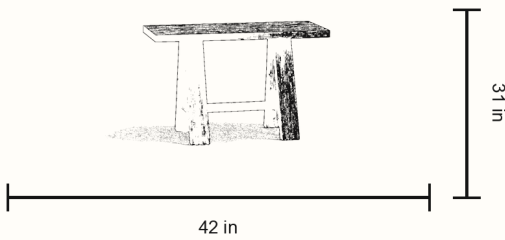

LINTEL

DESIGNED BY MADELEINE KIMBALL

MADE IN FRANCE

2026

The LINTEL Console draws inspiration from the structural forms found in architecture. Carved texture, strong lines, and balanced proportions emphasize the sculptural beauty and material depth of the wood.

DIMENSIONS

42 W x 16 D x 31 H in | 106.7 W x 40.6 D x 78.7 H cm

PRODUCT DETAILS

FINISH OPTIONS

WARM MATT
SMOOTH OAK

BLACK BRUSHED
OAK

EBONY WAXED
CEDAR

LIGHT OAK

MATT SMOOTH
WALNUT

RAW CEDAR

LEAD TIME

12-14 weeks plus shipping

AVAILABILITY

Made to order

DELIVERY

Freight delivery. White-glove delivery is possible. Please inquire.