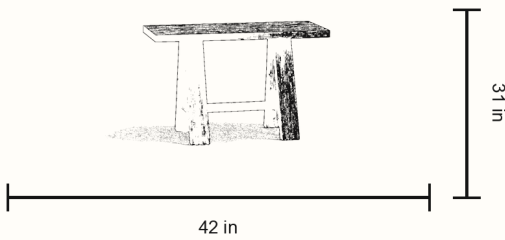

LINTEL

DESIGNED BY MADELEINE KIMBALL

MADE IN FRANCE

2026

The LINTEL Console draws inspiration from the structural forms found in architecture. Carved texture, strong lines, and balanced proportions emphasize the sculptural beauty and material depth of the wood.

DIMENSIONS

42 W x 16 D x 31 H in | 106.7 W x 40.6 D x 78.7 H cm

PRODUCT DETAILS

FINISH OPTIONS

WARM MATT
SMOOTH OAK

BLACK BRUSHED
OAK

EBONY WAXED
CEDAR

LIGHT OAK

MATT SMOOTH
WALNUT

RAW CEDAR

LEAD TIME

8-12 weeks plus shipping

AVAILABILITY

Made to order

DELIVERY

Freight delivery. White-glove delivery is possible. Please inquire.