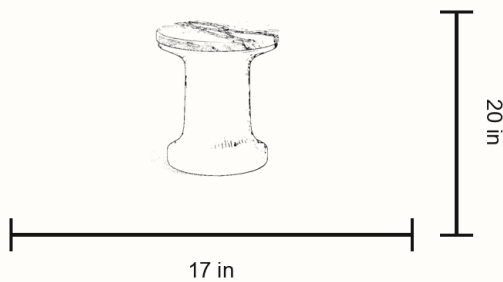

MONTAIGNE

DESIGNED BY MADELEINE KIMBALL

MADE IN FRANCE

2026

The MONTAIGNE Side Table references the tailored elegance and refined restraint associated with Avenue Montaigne in Paris. Sculpted wood and natural stone are brought together through softened forms and precise proportions.

DIMENSIONS

17 W x 17 D x 20 H in | 43.2 W x 43.2 D x 50.8 H cm

PRODUCT DETAILS

Side table composed of a round Calacatta Oro marble top (by others) and a brushed solid oak base.

FINISH OPTIONS

WARM OAK /
CALACATTA ORO

SMOOTH POLISHED
OAK / WHITE
CALACATTA

WALNUT / NERO
MARQUINA TOP

WARM OAK / SAINT
LAURENT MARBLE

GOUGED BOIS WOOD
/ WHITE CALACATTA

LEAD TIME

12-14 weeks plus shipping

AVAILABILITY

Made to order