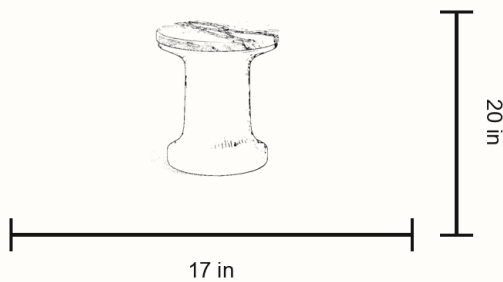

MONTAIGNE

DESIGNED BY MADELEINE KIMBALL

MADE IN FRANCE

2026

The MONTAIGNE Side Table references the tailored elegance and refined restraint associated with Avenue Montaigne in Paris. Sculpted wood and natural stone are brought together through softened forms and precise proportions.

DIMENSIONS

17 W x 17 D x 20 H in | 43.2 W x 43.2 D x 50.8 H cm

PRODUCT DETAILS

Side table composed of a round Calacatta Oro marble top (by others) and a brushed solid oak base.

FINISH OPTIONS

WARM OAK / CALACATTA ORO

SMOOTH POLISHED OAK / WHITE CALACATTA

WALNUT / NERO MARQUINA TOP

WARM OAK / SAINT LAURENT MARBLE

GOUGED BOIS WOOD / WHITE CALACATTA

LEAD TIME

8-12 weeks plus shipping

AVAILABILITY

Made to order