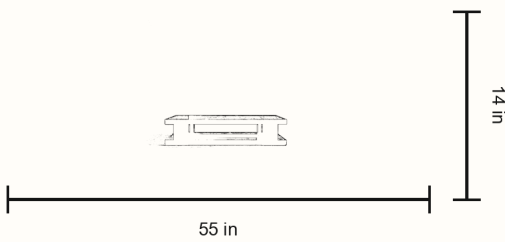

# MONTE

DESIGNED BY MADELEINE KIMBALL

MADE IN FRANCE

2026

The MONTE Coffee Table is shaped through layered volumes and strong horizontal lines. Its architectural proportions create a sculptural centerpiece grounded in balance and material depth.

## DIMENSIONS

55 W x 32 D x 14 H in | 139.7 W x 81.3 D x 35.6 H cm

## PRODUCT DETAILS

Coffee table composed of four square bases supporting a frame on which 4 L-shaped legs support the top.