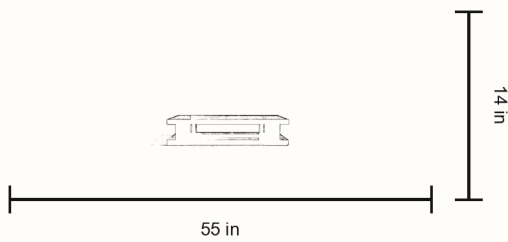

MONTE

DESIGNED BY MADELEINE KIMBALL

MADE IN FRANCE

2026

The MONTE Coffee Table is shaped through layered volumes and strong horizontal lines. Its architectural proportions create a sculptural centerpiece grounded in balance and material depth.

DIMENSIONS

55 W x 32 D x 14 H in | 139.7 W x 81.3 D x 35.6 H cm

PRODUCT DETAILS

Coffee table composed of four square bases supporting a frame on which 4 L-shaped legs support the top.

FINISH OPTIONS

MATT BRUSHED
BLACK OAK