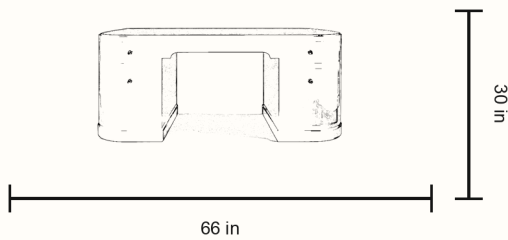

SOCLE

DESIGNED BY MADELEINE KIMBALL

MADE IN FRANCE

2026

The SOCLE Desk draws inspiration from foundational forms through its grounded proportions and sculpted silhouette. Rounded edges, rich wood grain, and integrated storage create a composition defined by structure, balance, and material depth.

DIMENSIONS

66 W x 28 D x 30 H in | 167.6 W x 71.1 D x 76.2 H cm

PRODUCT DETAILS

Desk with rounded corners, composed of 2 base units each with 1 door and 1 drawer, supporting a top. Fitted with concealed hinges and round brass knobs.