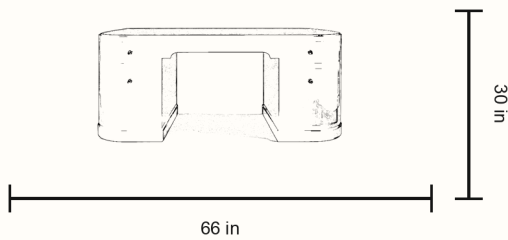

## DIMENSIONS

66 W x 28 D x 30 H in | 167.6 W x 71.1 D x 76.2 H cm

## PRODUCT DETAILS

Desk with rounded corners, composed of 2 base units each with 1 door and 1 drawer, supporting a top. Fitted with concealed hinges and round brass knobs.