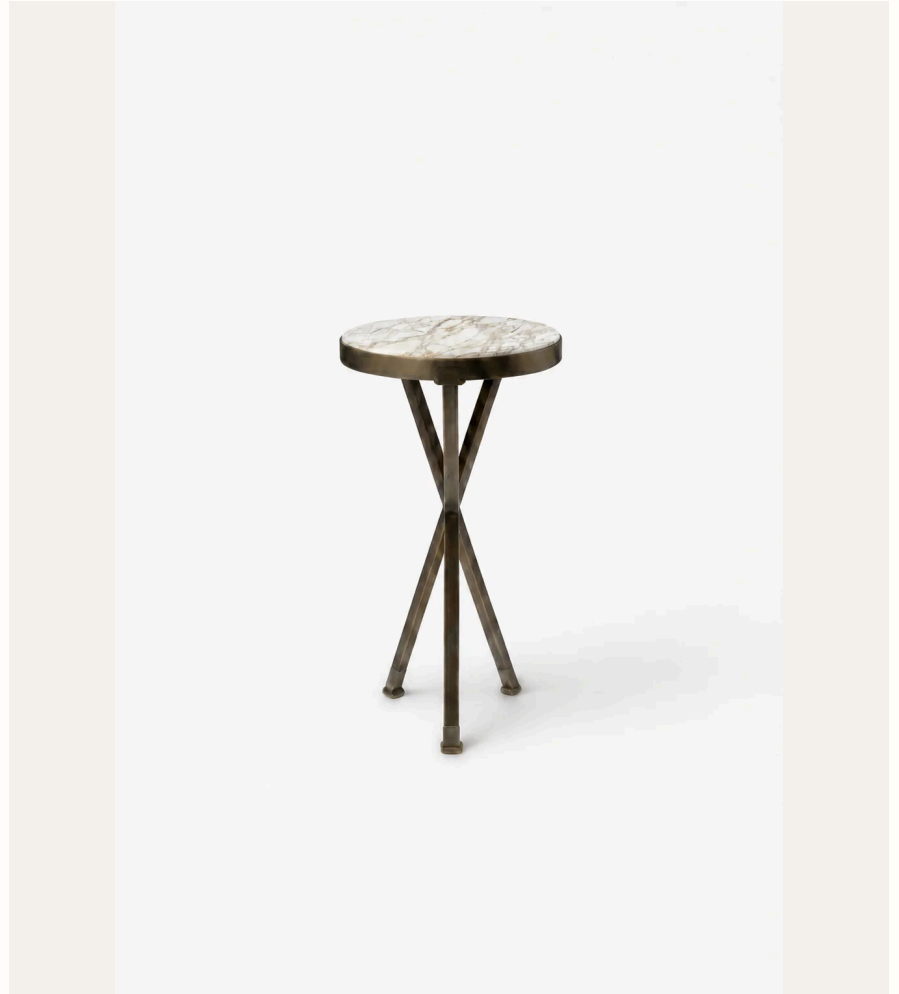

YVES

DESIGNED BY MADELEINE KIMBALL | MADE IN FRANCE | 2026

The YVES Drinks Table is defined by its sculptural intersecting base and refined proportions. A warm bronze finish and contrasting stone top create a composition that feels rich, luxurious, and feminine.

DIMENSIONS

16 W x 16 D x 24 H in | 40.6 W x 40.6 D x 61 H cm

PRODUCT DETAILS

Pedestal table composed of 3 brushed warm bronze legs supporting a base with edge incorporating a stone top.

FINISH OPTIONS

WARM ONYX

CALACATTA ORO

NERO MARQUINA

WHITE ONYX

GREEN ONYX

LEAD TIME

8-12 weeks plus shipping

AVAILABILITY

Made to order

Product and Material Representation: Product imagery and visualizations are illustrative. Each Samuel Madeleine piece is made to order in France by our master ateliers; natural variations in wood grain, stone veining, color, texture, craftsmanship, and finishing are expected and contribute to the individuality of every piece.