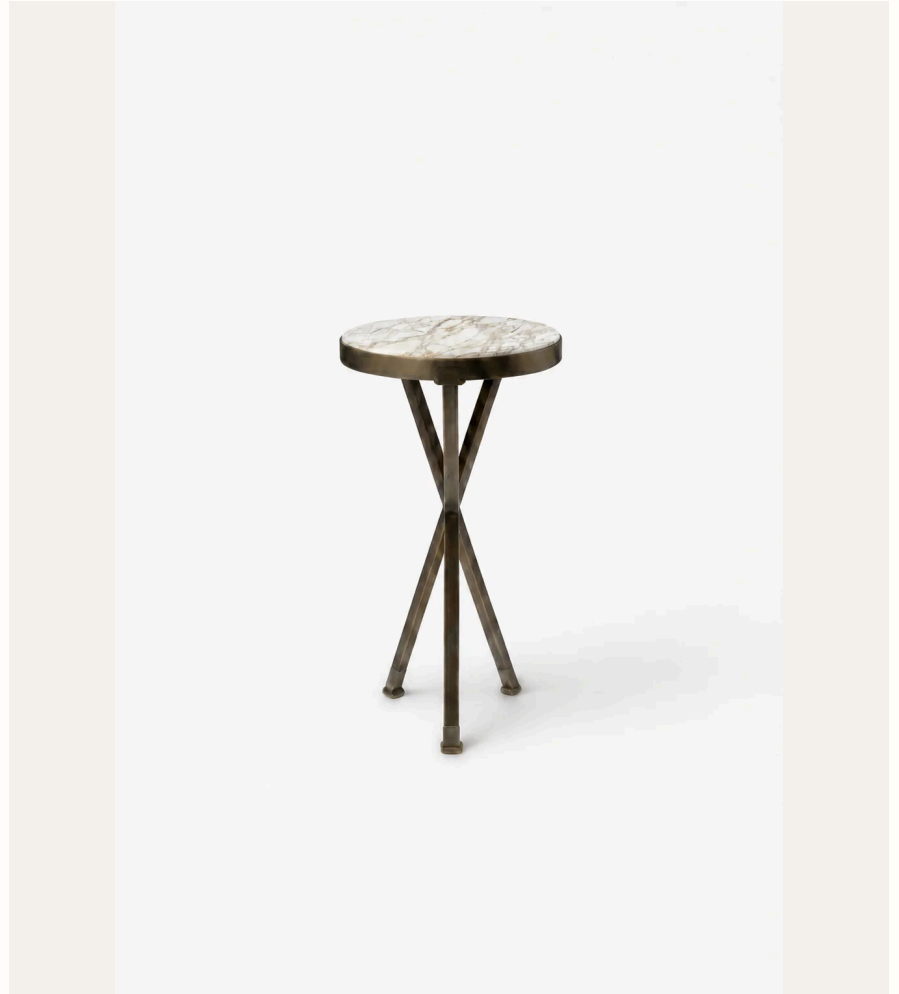

YVES

DESIGNED BY MADELEINE KIMBALL | MADE IN FRANCE | 2026

The YVES Drinks Table is defined by its sculptural intersecting base and refined proportions. A warm bronze finish and contrasting stone top create a composition that feels rich, luxurious, and feminine.

DIMENSIONS

16 W x 16 D x 24 H in | 40.6 W x 40.6 D x 61 H cm

PRODUCT DETAILS

Pedestal table composed of 3 brushed warm bronze legs supporting a base with edge incorporating a stone top.

FINISH OPTIONS

WARM ONYX

CALACATTA ORO

NERO MARQUINA

WHITE ONYX

GREEN ONYX

LEAD TIME

12-14 weeks plus shipping

AVAILABILITY

Made to order

Product and Material Representation: Product imagery and visualizations are illustrative. Each Samuel Madeleine piece is made to order in France by our master ateliers; natural variations in wood grain, stone veining, color, texture, craftsmanship, and finishing are expected and contribute to the individuality of every piece.